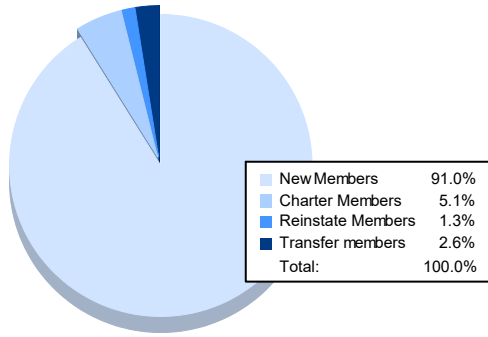

Year	New Clubs	Dropped Clubs	Gain/ Loss Clubs	New Members	Charter Members	Reinstate Members	Transfer Members	Total Member Added	Total Members Dropped	Gain/ Loss Members
2016-2017	0	0	0	141	0	3	9	153	168	-15
2017-2018	0	1	-1	114	2	4	2	122	211	-89
2018-2019	0	4	-4	100	0	9	13	122	206	-84
2019-2020	0	3	-3	52	1	19	28	100	155	-55
2020-2021	0	5	-5	71	4	1	2	78	191	-113
<b>Average</b>	<b>0</b>	<b>3</b>	<b>-3</b>	<b>96</b>	<b>1</b>	<b>7</b>	<b>11</b>	<b>115</b>	<b>186</b>	<b>-71</b>

### Membership Composition June 2021 Cumulative