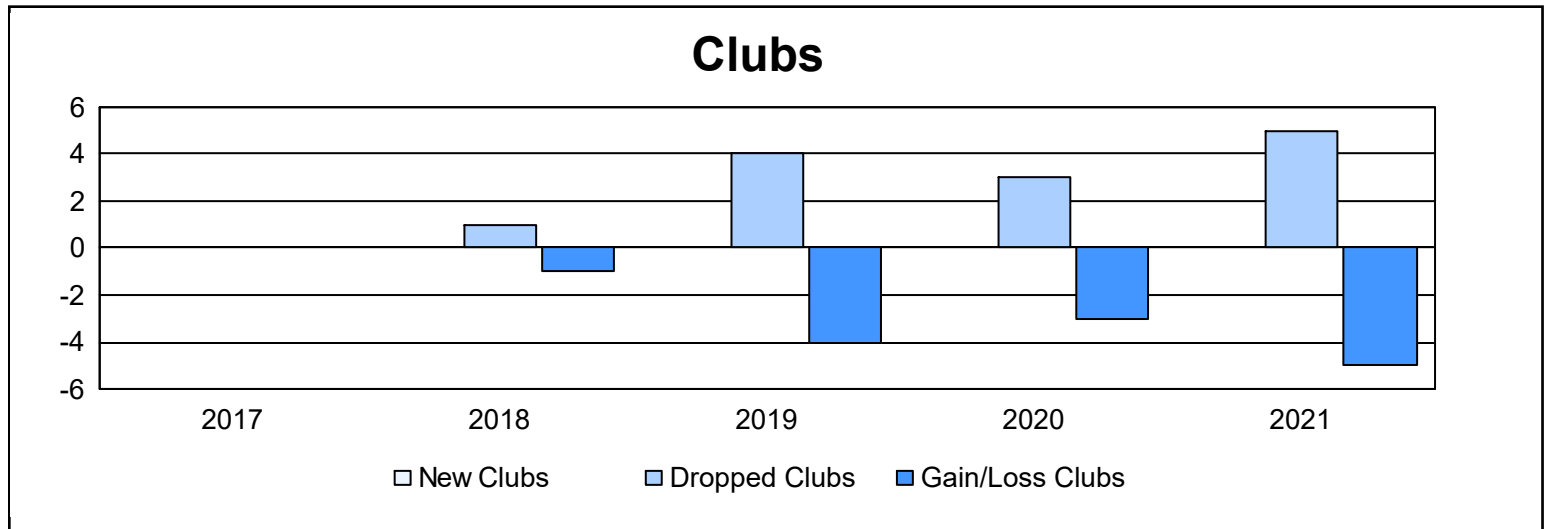

Year	New Clubs	Dropped Clubs	Gain/ Loss Clubs	New Members	Charter Members	Reinstate Members	Transfer Members	Total Member Added	Total Members Dropped	Gain/ Loss Members
2016-2017	0	0	0	141	0	3	9	153	168	-15
2017-2018	0	1	-1	114	2	4	2	122	211	-89
2018-2019	0	4	-4	100	0	9	13	122	206	-84
2019-2020	0	3	-3	52	1	19	28	100	155	-55
2020-2021	0	5	-5	71	4	1	2	78	191	-113
<b>Average</b>	<b>0</b>	<b>3</b>	<b>-3</b>	<b>96</b>	<b>1</b>	<b>7</b>	<b>11</b>	<b>115</b>	<b>186</b>	<b>-71</b>

### Membership Composition June 2021 Cumulative