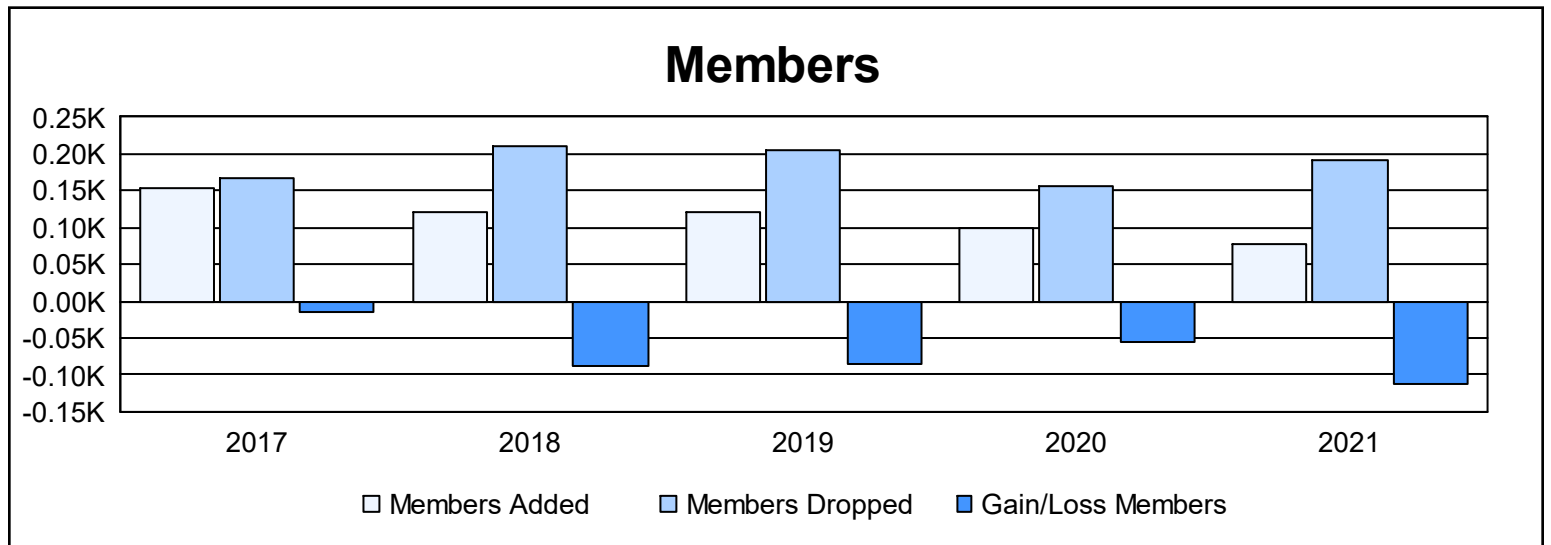

Year	New Clubs	Dropped Clubs	Gain/ Loss Clubs	New Members	Charter Members	Reinstate Members	Transfer Members	Total Member Added	Total Members Dropped	Gain/ Loss Members
2016-2017	0	0	0	141	0	3	9	153	168	-15
2017-2018	0	1	-1	114	2	4	2	122	211	-89
2018-2019	0	4	-4	100	0	9	13	122	206	-84
2019-2020	0	3	-3	52	1	19	28	100	155	-55
2020-2021	0	5	-5	71	4	1	2	78	191	-113
<b>Average</b>	<b>0</b>	<b>3</b>	<b>-3</b>	<b>96</b>	<b>1</b>	<b>7</b>	<b>11</b>	<b>115</b>	<b>186</b>	<b>-71</b>

### Membership Composition June 2021 Cumulative